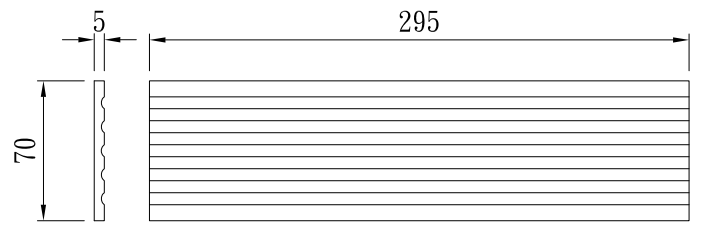

型號：RML-W60T8-H260

型號：RMI-W60T8-H390

無白邊

型號：RMI-W70T5-H295-N